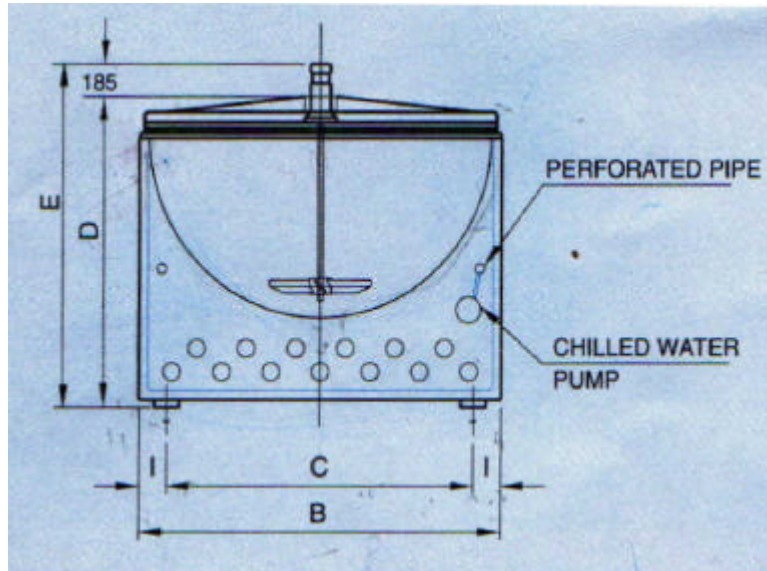

ICE BANK MILK COOLING TANK

Dimensions in mm										Max Cap (ltr)
Cap (ltr)	A	B	C	D	E	F	G	H	I	
2000	2706	1461	1238	1945 to 1245	1380 to 1430	1242	2485	1105	1115	2084

Engineered & Exported by:

ENCON Consulting Engineers