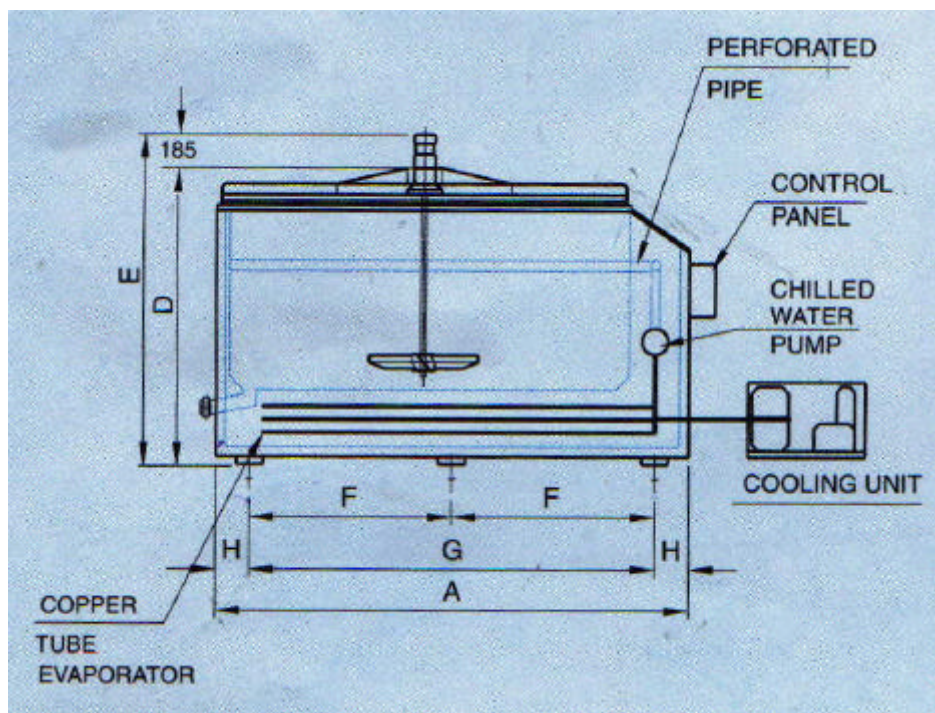

ICE BANK MILK COOLING TANK

Dimensions in mm										Max Cap (ltr)
Cap (ltr)	A	B	C	D	E	F	G	H	I	
2000	2706	1461	1238	1945 to 1245	1380 to 1430	1242	2485	1105	1115	2084

Engineered & Exported by:

ENCON Consulting Engineers