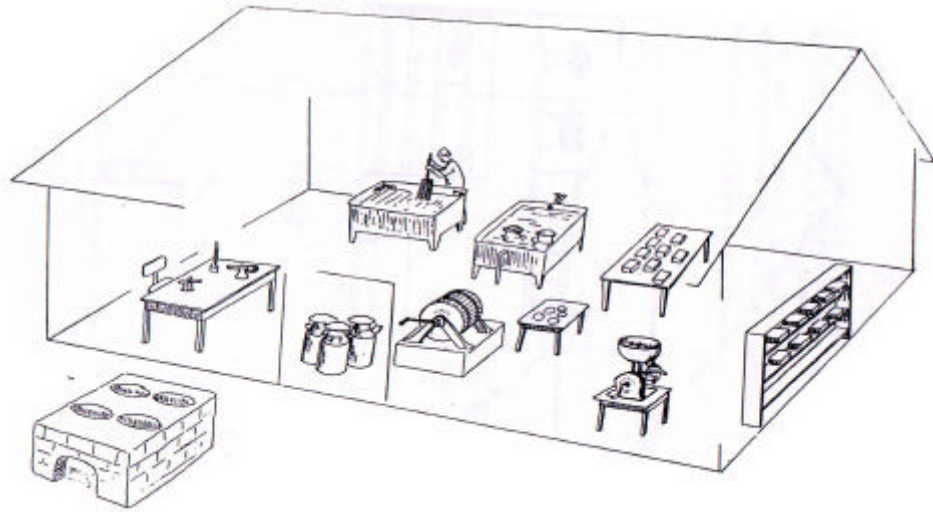

Rural Area Small Scale Dairy & Cheese Making Plant

Cheese Making Process
At
Glance
Small Scale
In Rural Area

System Component Exported by :

Encon Consulting Engineers
P.O. Box: 1909,
13, Ashwamedh,
75, Rambaug Colony,
Paud Road, Pune 411 038. INDIA
Tel/Fax: +91 20 5437098 / 5469880.
Email: encon@vsnl.com
encon@satyam.net.in