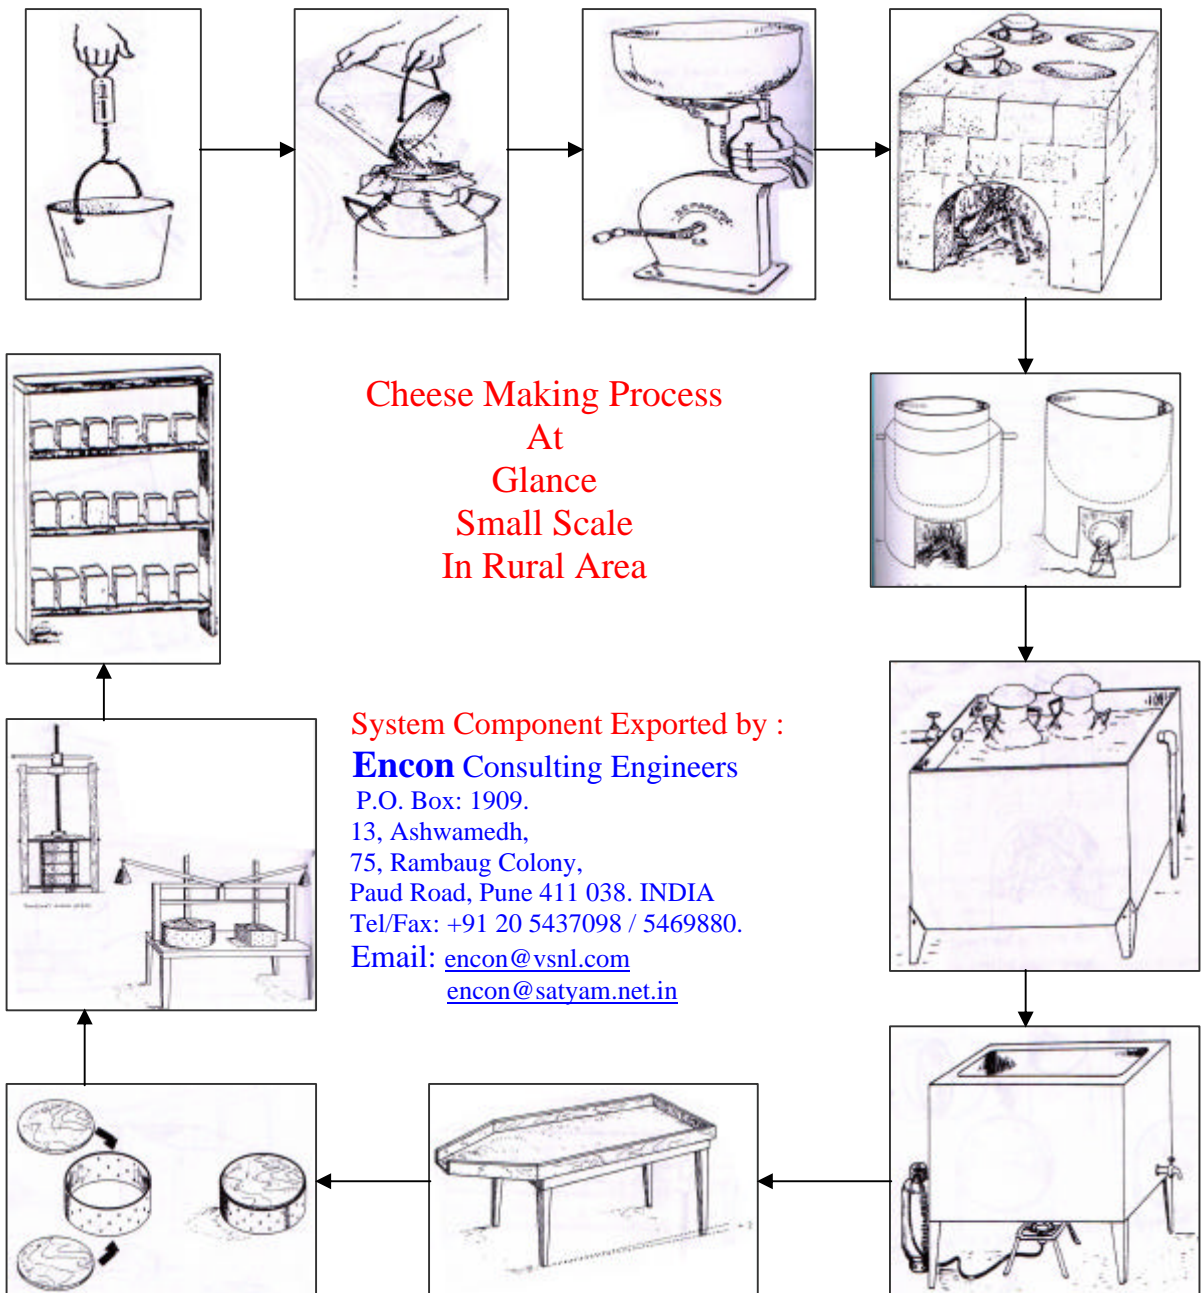

Rural Area Small Scale Dairy & Cheese Making Plant

Cheese Making Process
At
Glance
Small Scale
In Rural Area

System Component Exported by :

Encon Consulting Engineers
P.O. Box: 1909,
13, Ashwamedh,
75, Rambaug Colony,
Paud Road, Pune 411 038. INDIA
Tel/Fax: +91 20 5437098 / 5469880.
Email: encon@vsnl.com
encon@satyam.net.in