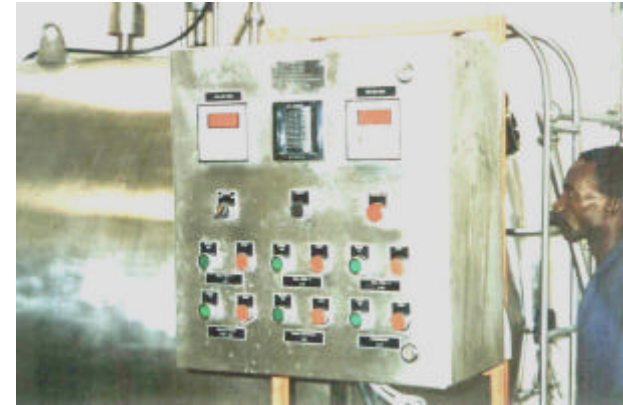

## Dairy Panel Pictures

Stainless Steel Remote Control  
Dairy Panel

Typical Motor Control Unit for All Dairy Machines.

Engineered & Exported by:

**ENCON** Consulting Engineers

M-28, 7th Floor, Marigold,

Krishnakeval Township,