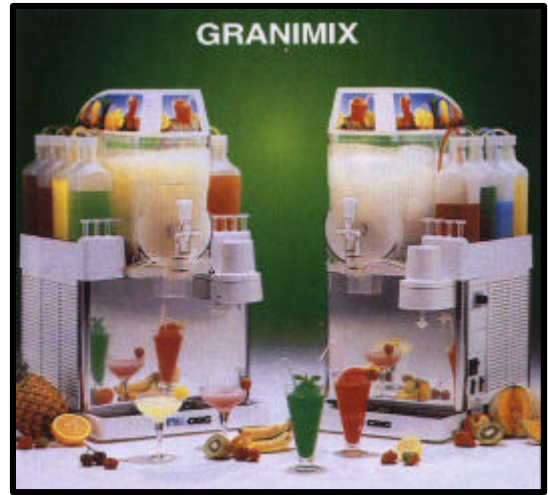

Milk Shakes, Sherbets, Slush & Frozen Yoghurt Machines

Multipurpose machine for sherbets, milk shakes, frozen cocktails and cold drinks.

Multiflavour machines with blender for slush , sherbets and cold drinks.

The machine for "Granita" Slush sherbets, frozen yoghurt and cold drinks.

The machine for sherbets, frozen yoghurt and "Granita" slush.

Engineered & Exported by:

ENCON Consulting Engineers

M-28, 7th Floor, Marigold,