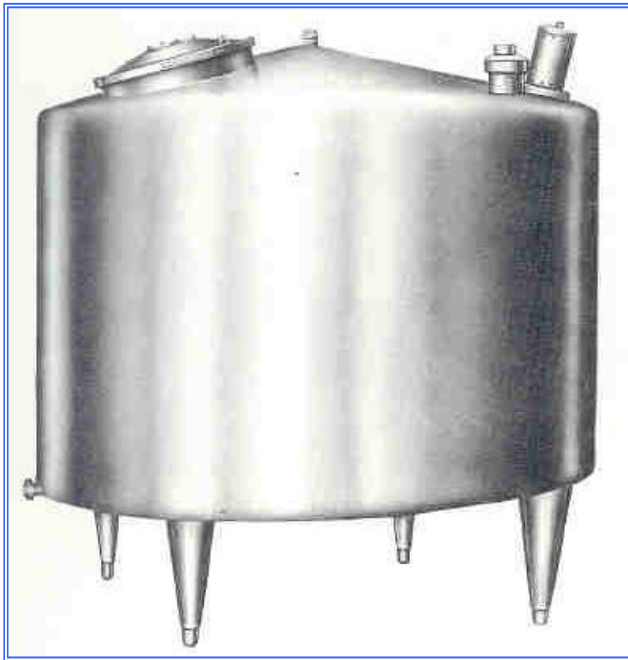

## Stainless Steel Milk Storage Tanks Plain / Insulated / Jacketted

Litres	1000	1500	2000	3000	4000	5000	6000	7000	8500	10000	12000	15000	20000
a	955	1146	1320	1432	1612	1800	1910	1943	2228	2069	2277	2450	2632
b	1691	1798	1819	2333	2358	2383	2598	2803	2691	3419	3448	3720	4243

Measurements in mm.

- Note: 1) The tank is available with propeller type agitator for correct agitation of the product.  
 2) Tank can be supplied with insulation or insulation & cooling jacket.

Engineered & Exported by: