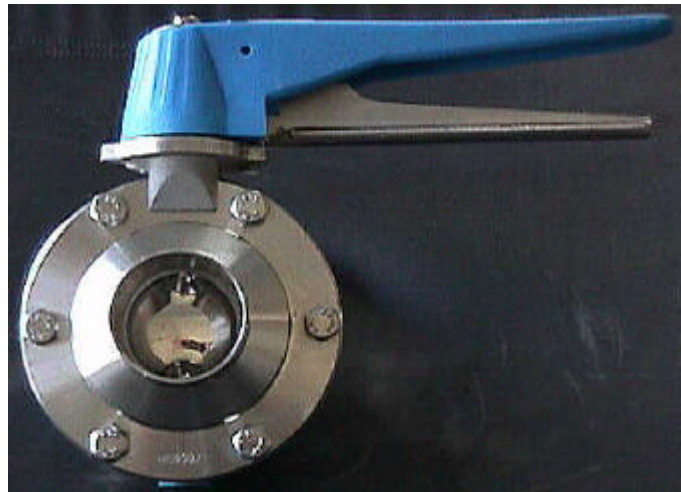

SS Dairy Fittings & Valves  
From IDMC  
(Actual Sample Pictures)

---

Exported by:

**ENCON** Consulting Engineers

M-28, 7th Floor, Marigold,

Krishnakeval Township,

Kondhwa Khurd,

Pune 411048-INDIA.